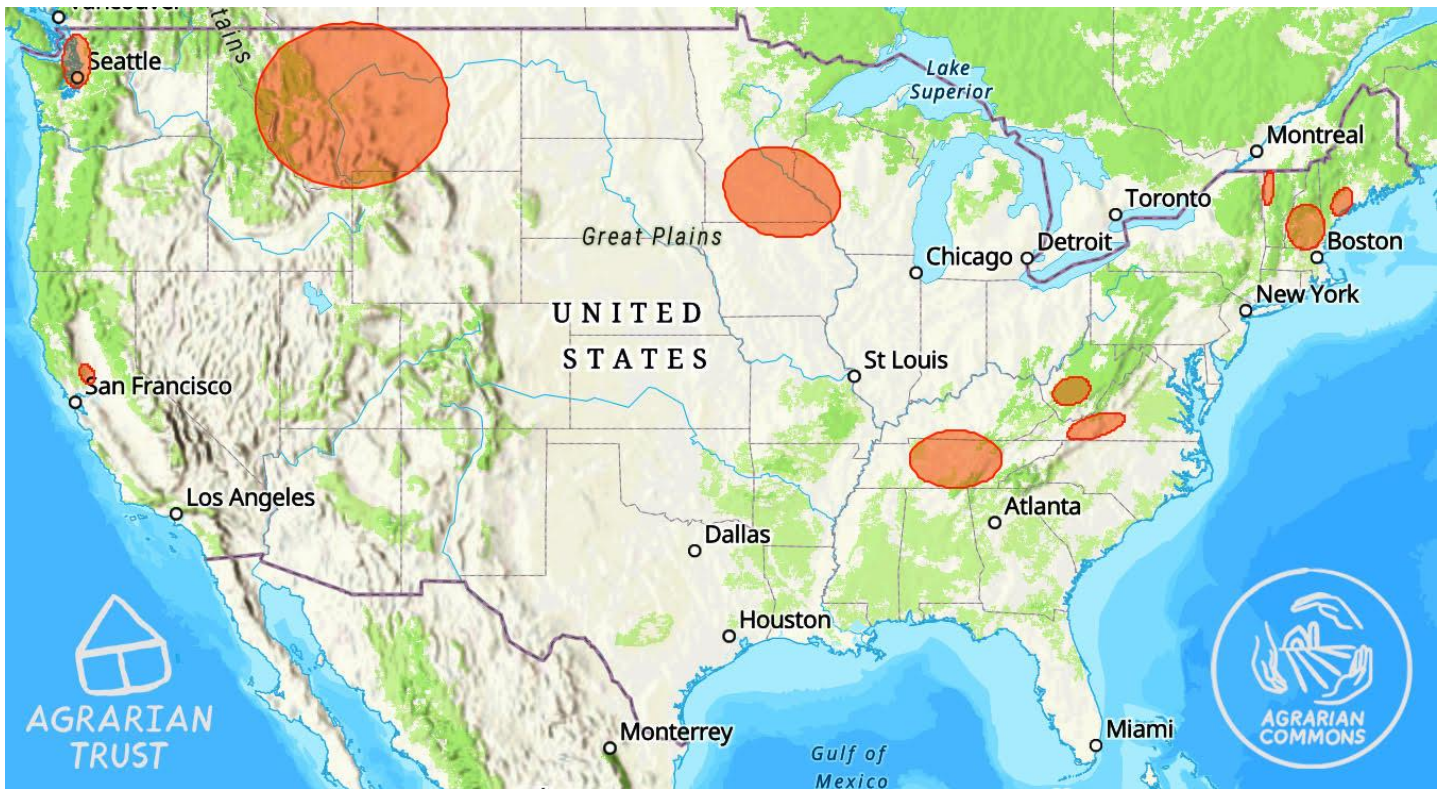

Agrarian Commons: Location Map and Summaries

[Capay Valley California Agrarian Commons](#) - #capayvalleycaliforniaAC

A collaborative project of several long-standing CSA farms, innovative farm service organizations, and community leaders to support land security, agrarian economy, and community resilience for small-scale diversified food production in the Capay Valley.

Contact: capayvalleycaliforniaAC@agrariantrust.org

[Little Jubba Central Maine Agrarian Commons](#) - #littlejubbacentralmaineAC

A rich collaborative and partnership among multiple organizations to support and stand with the Somali Bantu community that makes up one-sixth of the population of the Lewiston–Auburn twin cities along the banks of the Androscoggin River.

Contact: littlejubbacentralmaineAC@agrariantrust.org

[Southeast Minnesota Agrarian Commons](#) - #southeastminnesotaAC

A foodshed-focused, community-centered collaboration and the guiding inspiration for the Agrarian Commons model. This collaboration brings forward innovative leadership in land conservation, stewardship, and regenerative agricultural practices focused on small-scale farm enterprises in the [Main Street Project](#), which provides pathways out of poverty for rural Latino immigrants through a 100-acre demonstration farm focused on a Poultry-Centered Regenerative Agroforestry system.

Contact: southeastminnesotaAC@agrariantrust.org

[Montana Agrarian Commons](#) - #montanaAC

A statewide partnership that brings together a community land trust, [Trust Montana](#), an organic grain and crop farm and stewardship education institute, Vilicus Training Institute, and Agrarian Trust to support affordable and secure land tenure for regenerative food production, ecological stewardship, and educational opportunities.